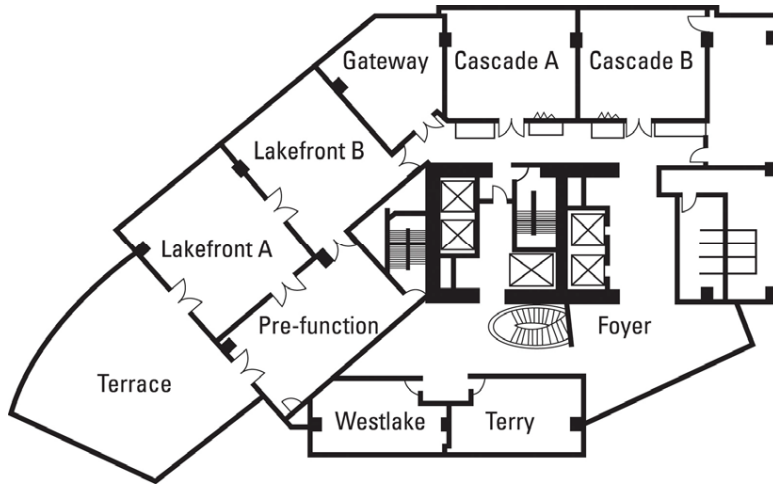

# meeting/event room specifications

2nd floor meeting space

pacific lounge (lobby level)

Room	Area (ft²)	Ceiling (ft)	Classroom	Banquet	Cocktail	Boardroom	U-shape	Theatre
Cascade	1248	11	42	100	120	48	36	130
Gateway	480	11	18	30	40	20	15	30
Lakefront	1674	11	75	120	200	48	51	180
Terry	384	11	24	30	30	20	15	30
The Terrace	925	NA	NA	NA	70	NA	NA	60
Westlake	384	10	24	30	30	20	15	30
Pacific Lounge	3372	10	111	150	250	44	55	156